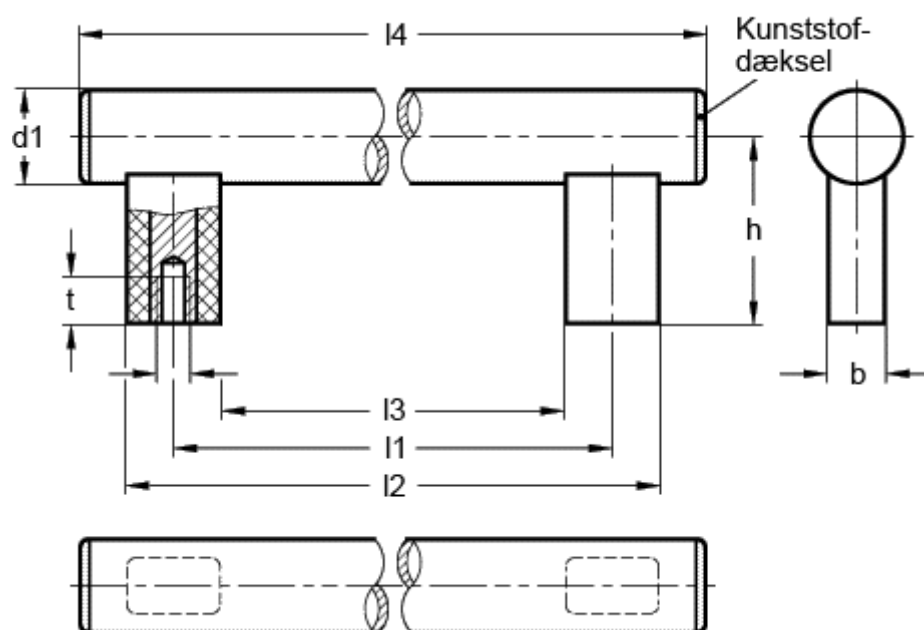

Article number: 20170200

Description: E+G Handle GN 666-30-M8-200-SW

Measures

$b = 18$

$t \text{ min} = 15$

$d_1 = 30$

$d_2 = M8$

$h = 60$

$l_1 = 200$

$l_2 = 230$

$l_3 = 170$

$l_4 = 265$